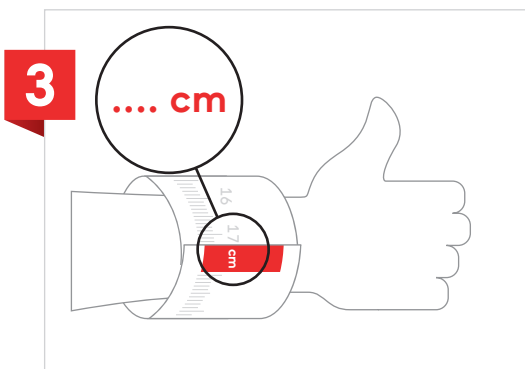

swatch[®]+

IS THE CASE A GOOD FIT WITH MY WRIST?

! Please be sure to print it at 100%

shop.swatch.com

swatch[®]+

MEASURE YOUR WRIST.

! Please be sure to print it at 100%

shop.swatch.com