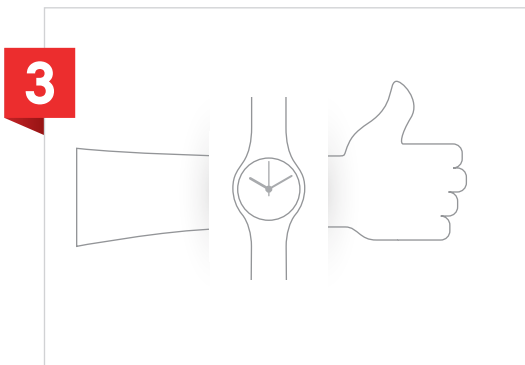

swatch[®]+

IS THE CASE A GOOD FIT WITH MY WRIST?

! Please be sure to print it at 100%

shop.swatch.com

swatch[®]+

MEASURE YOUR WRIST.

! Please be sure to print it at 100%

shop.swatch.com