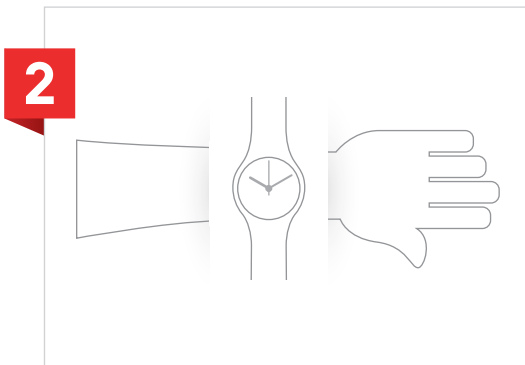

swatch[®]+

IS THE CASE A GOOD FIT WITH MY WRIST?

! Please be sure to print it at 100%

shop.swatch.com

swatch[®]+

MEASURE YOUR WRIST.

! Please be sure to print it at 100%

shop.swatch.com