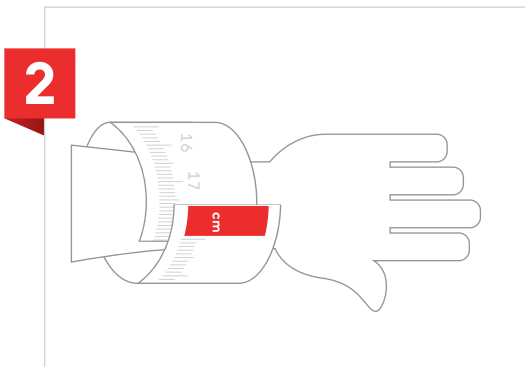

swatch[®]+

IS THE CASE A GOOD FIT WITH MY WRIST?

! Please be sure to print it at 100%

shop.swatch.com

swatch[®]+

MEASURE YOUR WRIST.

! Please be sure to print it at 100%

shop.swatch.com