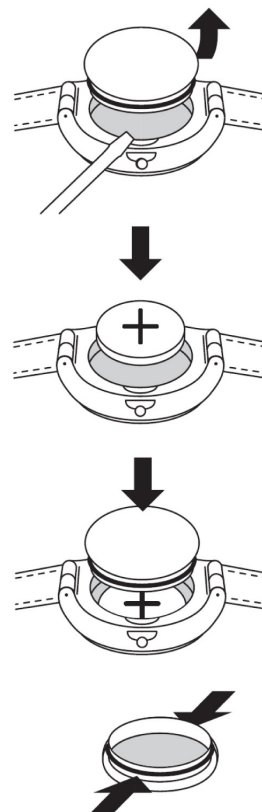

TOUCH / FUN SCUBA

1. Open carefully the plastic cover with a thin screwdriver.
2. Replace the battery, plus (+) side up.
3. Press the plastic cover firmly back on its position (small click).

Note: Check carefully that the rubber gasket is on its correct position and is not harmed.

BATTERY LIST

| Collection | Renata Designation | Ø t x Ht (mm) | Battery voltage (V) |
|--|--------------------|---------------|---------------------|
| Aquachrono | 394 | 9.50 x 3.60 | 1.55 |
| Chrono | 394 | 9.50 x 3.60 | 1.55 |
| Chrono Alarme | 394 | 9.50 x 3.60 | 1.55 |
| Chrono Plastic | 394 | 9.50 x 3.60 | 1.55 |
| Irony Chrono Inox/Alu | 394 | 9.50 x 3.60 | 1.55 |
| Irony New Chrono | 394 | 9.50 x 3.60 | 1.55 |
| X-Lite Chrono | 394 | 13.20 x 1.45 | 1.55 |
| Irony Diaphane Chrono/Chrono Navigator | 394 | 9.50 x 3.60 | 1.55 |
| Irony Medium Chrono Inox/Alu | 394 | 9.50 x 3.60 | 1.55 |
| Irony Retrograde | 394 | 9.50 x 3.60 | 1.55 |
| Irony Scuba 200 Chrono | 394 | 9.50 x 3.60 | 1.55 |
| Irony Scuba 200 Chrono Loomi Alu | 380 | 9.50 x 3.60 | 1.55 |
| Irony THE Chrono | 394 | 9.50 x 3.60 | 1.55 |
| Skin Chrono | 377 | 6.80 x 2.60 | 1.55 |
| Square Chrono | 394 | 9.50 x 3.60 | 1.55 |