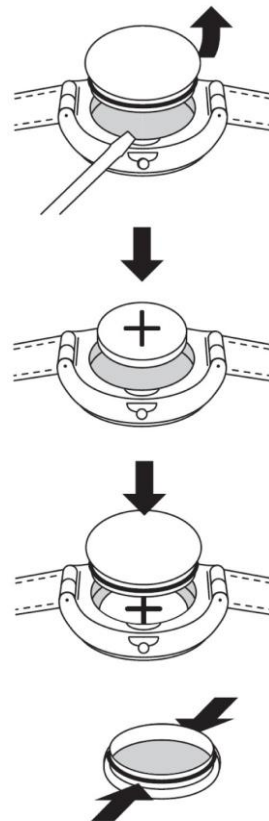

BATTERY CHANGE STANDARD

STANDARD

All models except skin classic, original touch, fun.

SKIN Classic

Open carefully the battery cover with a thin screwdriver. Press the battery and cover unit from underneath firmly back to the watch case.

O. TOUCH / FUN SCUBA

1. Open carefully the plastic cover with a thin screwdriver.
2. Replace the battery, plus (+) side up.
3. Press the plastic cover firmly back on its position (small click).

Note: Check carefully that the rubber gasket is on its correct position and is not harmed.

BATTERY LIST

Collection	Renata Designation	Ø t x Ht (mm)	Battery voltage (V)
Aquachrono	394	9.50 x 3.60	1.55
Chrono	394	9.50 x 3.60	1.55
Chrono Alarm	394	9.50 x 3.60	1.55
Chrono Plastic	394	9.50 x 3.60	1.55
Irony Chrono Inox/Alu	394	9.50 x 3.60	1.55
Irony New Chrono	394	9.50 x 3.60	1.55
X-Lite Chrono	394	13.20 x 1.45	1.55
Irony Diaphane Chrono/Chrono Navigator	394	9.50 x 3.60	1.55
Irony Medium Chrono Inox/Alu	394	9.50 x 3.60	1.55
Irony Retrograde	394	9.50 x 3.60	1.55
Irony Scuba 200 Chrono	394	9.50 x 3.60	1.55
Irony Scuba 200 Chrono Loomi Alu	380	9.50 x 3.60	1.55
Irony THE Chrono	394	9.50 x 3.60	1.55
Skin Chrono	377	6.80 x 2.60	1.55
Square Chrono	394	9.50 x 3.60	1.55