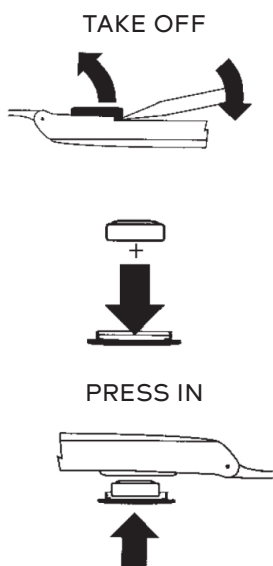

BATTERY CHANGE STANDARD

STANDARD

All models except skin, touch, fun

SKIN

Open carefully the battery cover with a thin screwdriver. Press the battery and cover unit from underneath firmly back to the watch case.

TOUCH / FUN SCUBA

1. Open carefully the plastic cover with a thin screwdriver.
2. Replace the battery, plus (+) side up.
3. Press the plastic cover firmly back on its position (small click).

Note: Check carefully that the rubber gasket is on its correct position and is not harmed.