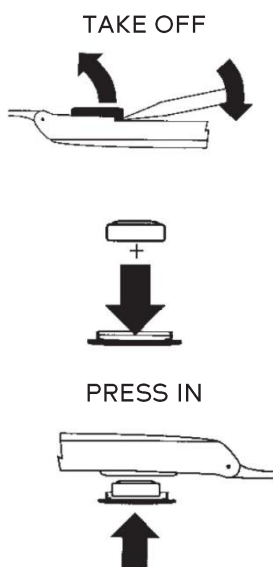

BATTERY CHANGE STANDARD

STANDARD

All models except skin classic, original touch, fun.

SKIN Classic

Open carefully the battery cover with a thin screwdriver. Press the battery and cover unit from underneath firmly back to the watch case.

O. TOUCH / FUN SCUBA

1. Open carefully the plastic cover with a thin screwdriver.
2. Replace the battery, plus (+) side up.
3. Press the plastic cover firmly back on its position (small click).

Note: Check carefully that the rubber gasket is on its correct position and is not harmed.