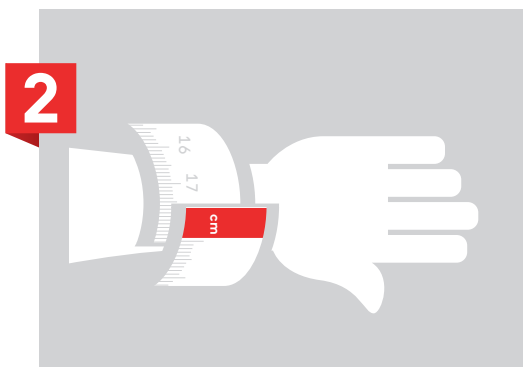

## IS THE CASE A GOOD FIT WITH MY WRIST?

[www.swatch.com](http://www.swatch.com)

# swatch<sup>®</sup>+

MEASURE IT UP.  
STRAP IT ON.

[www.swatch.com](http://www.swatch.com)